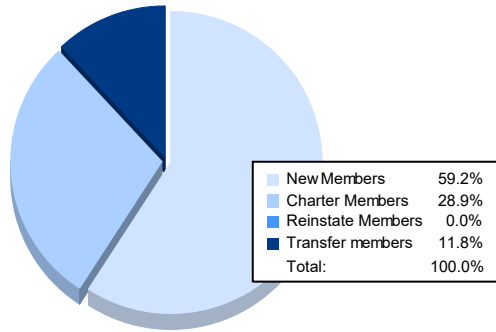

Year	New Clubs	Dropped Clubs	Gain/ Loss Clubs	New Members	Charter Members	Reinstate Members	Transfer Members	Total Member Added	Total Members Dropped	Gain/ Loss Members
2017-2018	0	0	0	46	1	8	4	59	46	13
2018-2019	2	0	2	57	46	2	1	106	78	28
2019-2020	0	0	0	29	2	3	2	36	47	-11
2020-2021	0	0	0	63	1	1	2	67	66	1
2021-2022	1	2	-1	45	22	0	9	76	62	14
<b>Average</b>	<b>1</b>	<b>0</b>	<b>0</b>	<b>48</b>	<b>14</b>	<b>3</b>	<b>4</b>	<b>69</b>	<b>60</b>	<b>9</b>

### Membership Composition June 2022 Cumulative